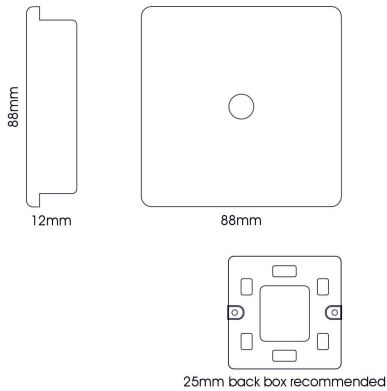

## LINE DRAWING

### MECHANICAL SPECIFICATION

Item Nett Weight (kg)	0.065kg
Length (mm)	88mm
Width (mm)	25mm
Height (mm)	88mm
Materials Used	Plastic, Metal