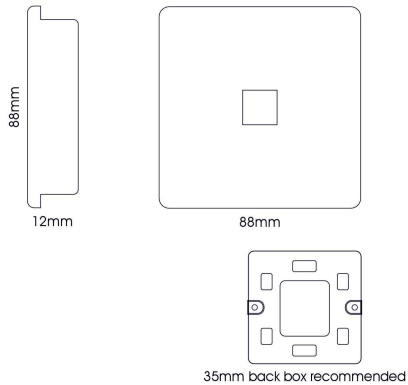

### LINE DRAWING

#### MECHANICAL SPECIFICATION

|                       |                |
|-----------------------|----------------|
| Item Nett Weight (kg) | 0.065kg        |
| Length (mm)           | 88mm           |
| Width (mm)            | 35mm           |
| Height (mm)           | 88mm           |
| Materials Used        | Plastic, Metal |