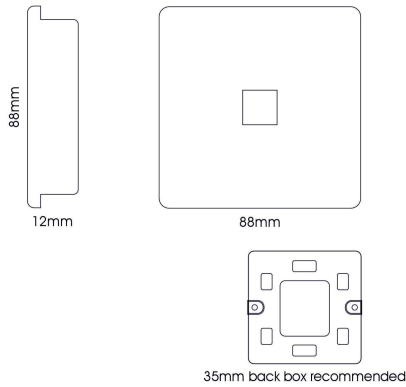

## LINE DRAWING

### MECHANICAL SPECIFICATION

Item Nett Weight (kg)	0.065kg
Length (mm)	88mm
Width (mm)	35mm
Height (mm)	88mm
Materials Used	Plastic, Metal