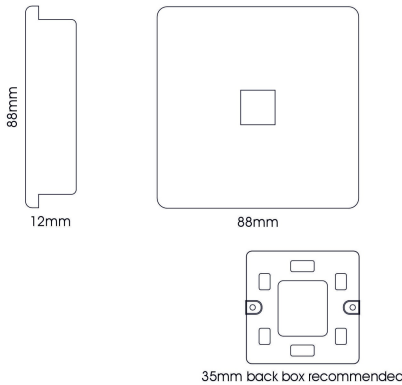

LINE DRAWING

[Click to view the full product details](#)

OVERVIEW

Trendiswitch is a complete range of completely unique light switches and sockets, available in a vast range of colours to cater for any colour scheme and decor. Design led for an elegant, seamless, retro re-fit, you can trust Trendiswitch throughout your project. Manufactured and designed in the UK giving you full confidence in the innovative engineering that puts this range of products in a league of their own.

Inspired Lighting Ltd. are continually developing and improving their products. Technical specifications subject to change without prior notice.