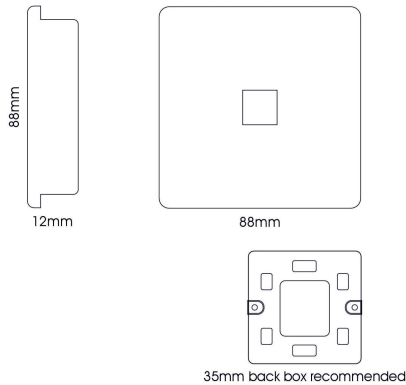

ART-PCPK

Pink

Trendi, Artistic Modern Single PC Ethernet Cat 5 & 6 Data Outlet Pink Finish, BRITISH MADE, (35mm Back Box Required), 5yrs Warranty

LINE DRAWING

DATA SHEET

MARKETING INFORMATION

Barcode	631576357610
Brief Description	Single PC Ethernet Cat 5 & 6 Data Outlet Pink

PHYSICAL CHARACTERISTICS

Colour Finish	Pink
---------------	------

MECHANICAL SPECIFICATION

Item Nett Weight (kg)	0.065kg
Length (mm)	88mm
Width (mm)	35mm
Height (mm)	88mm
Materials Used	Plastic, Metal

ELECTRICAL & SAFETY SPECIFICATION

Protection Class	Class 3 - Low Voltage
Input Voltage (V)	N/A
IP Rating	IP20

QUALITY STANDARDS

Warranty (yrs)	5yrs
CE	Yes
Additional Certification	BS EN 60669

CARTON INFORMATION

Number of Cartons	1
Carton CBM	0.0003
Carton Gross Weight (kg)	0.085kg (±5%)