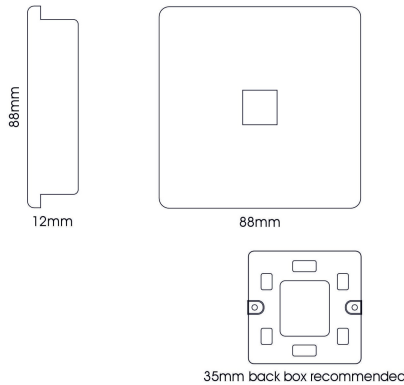

ART-PCLG

Light Grey

Trendi, Artistic Modern Single PC Ethernet Cat 5 & 6 Data Outlet Light Grey Finish, BRITISH MADE, (35mm Back Box Required), 5yrs Warranty

DATA SHEET

LINE DRAWING

MARKETING INFORMATION

Barcode	631576356750
Brief Description	Single PC Ethernet Cat 5 & 6 Data Outlet Light Grey

PHYSICAL CHARACTERISTICS

Colour Finish	Light Grey
---------------	------------

MECHANICAL SPECIFICATION

Item Nett Weight (kg)	0.065kg
Length (mm)	88mm
Width (mm)	35mm
Height (mm)	88mm
Materials Used	Plastic, Metal

Number of Cartons	1
Carton CBM	0.0003
Carton Gross Weight (kg)	0.085kg (±5%)

ADDITIONAL INFORMATION

Product Suitable For	Indoor Use Only. Data circuits.
UK Commodity Code	8536700000
Country of Origin	China