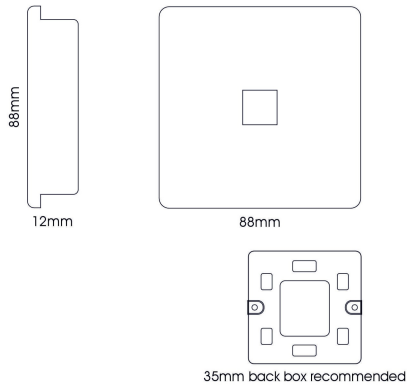

ART-PCDG

Dark Green

Trendi, Artistic Modern Single PC Ethernet Cat 5 & 6 Data Outlet Dark Green Finish, BRITISH MADE, (35mm Back Box Required), 5yrs Warranty

LINE DRAWING

DATA SHEET

MARKETING INFORMATION

Barcode	631576355463
Brief Description	Single PC Ethernet Cat 5 & 6 Data Outlet Dark Green

PHYSICAL CHARACTERISTICS

Colour Finish	Dark Green

MECHANICAL SPECIFICATION

Item Nett Weight (kg)	0.065kg
Length (mm)	88mm
Width (mm)	35mm
Height (mm)	88mm
Materials Used	Plastic, Metal

ELECTRICAL & SAFETY SPECIFICATION

Protection Class	Class 3 - Low Voltage
Input Voltage (V)	N/A
IP Rating	IP20

QUALITY STANDARDS

Warranty (yrs)	5yrs
CE	Yes
Additional Certification	BS EN 60669

CARTON INFORMATION

Number of Cartons	1
Carton CBM	0.0003
Carton Gross Weight (kg)	0.085kg (±5%)

ADDITIONAL INFORMATION

Product Suitable For	Indoor Use Only. Data circuits.
UK Commodity Code	8536700000
Country of Origin	China

[Click to view the full product details](#)

OVERVIEW

Trendiswitch is a complete range of completely unique light switches and sockets, available in a vast range of colours to cater for any colour scheme and decor. Design led for an elegant, seamless, retro re-fit, you can trust Trendiswitch throughout your project. Manufactured and

Inspired Lighting Ltd. are continually developing and improving their products.
Technical specifications subject to change without prior notice.