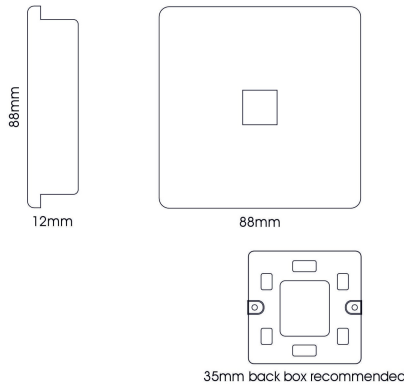

LINE DRAWING

[Click to view the full product details](#)

OVERVIEW

Trendiswitch is a complete range of completely unique light switches and sockets, available in a vast range of colours to cater for any colour scheme and decor. Design led for an elegant, seamless, retro re-fit, you can trust Trendiswitch throughout your project. Manufactured and designed in the UK giving you full confidence in the innovative engineering that puts this range of products in a league of their own.

Inspired Lighting Ltd. are continually developing and improving their products. Technical specifications subject to change without prior notice.