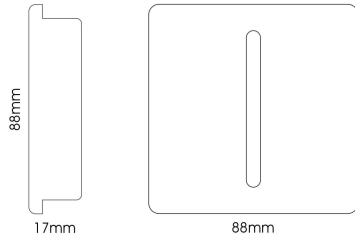

LINE DRAWING

ART-DB

trendiswitch

[Click to view the full product details](#)

OVERVIEW

Trendiswitch is a complete range of completely unique light switches and sockets, available in a vast range of colours to cater for any colour scheme and decor. Design led for an elegant, seamless, retro re-fit, you can trust Trendiswitch throughout your project. Manufactured and designed in the UK giving you full confidence in the innovative engineering that puts this range of products in a league of their own.

Inspired Lighting Ltd. are continually developing and improving their products.
Technical specifications subject to change without prior notice.