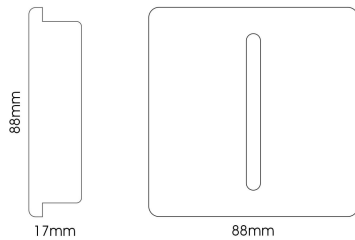

LINE DRAWING

ART-DB

trendiswitch

[Click to view the full product details](#)

OVERVIEW

Trendiswitch is a complete range of completely unique light switches and sockets, available in a vast range of colours to cater for any colour scheme and decor. Design led for an elegant, seamless, retro re-fit, you can trust Trendiswitch throughout your project. Manufactured and designed in the UK giving you full confidence in the innovative engineering that puts this range of products in a league of their own.

Inspired Lighting Ltd. are continually developing and improving their products. Technical specifications subject to change without prior notice.