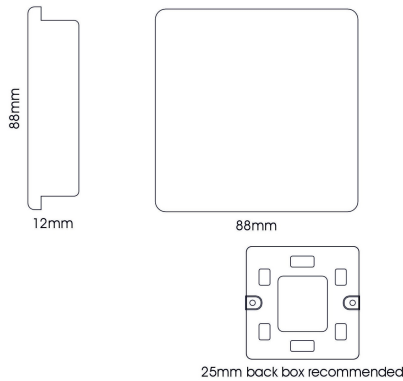

LINE DRAWING

[Click to view the full product details](#)

OVERVIEW

Trendiswitch is a complete range of completely unique light switches and sockets, available in a vast range of colours to cater for any colour scheme and decor. Design led for an elegant, seamless, retro re-fit, you can trust Trendiswitch throughout your project. Manufactured and designed in the UK giving you full confidence in the innovative engineering that puts this range of products in a league of their own.

Inspired Lighting Ltd. are continually developing and improving their products.
Technical specifications subject to change without prior notice.