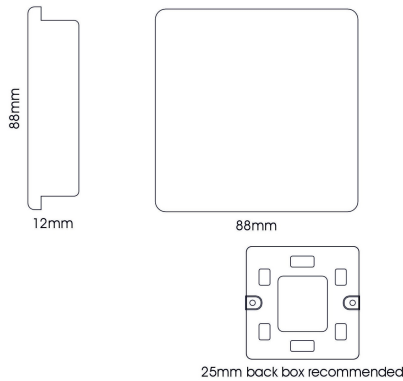

LINE DRAWING

[Click to view the full product details](#)

OVERVIEW

Trendiswitch is a complete range of completely unique light switches and sockets, available in a vast range of colours to cater for any colour scheme and decor. Design led for an elegant, seamless, retro re-fit, you can trust Trendiswitch throughout your project. Manufactured and designed in the UK giving you full confidence in the innovative engineering that puts this range of products in a league of their own.

Inspired Lighting Ltd. are continually developing and improving their products. Technical specifications subject to change without prior notice.