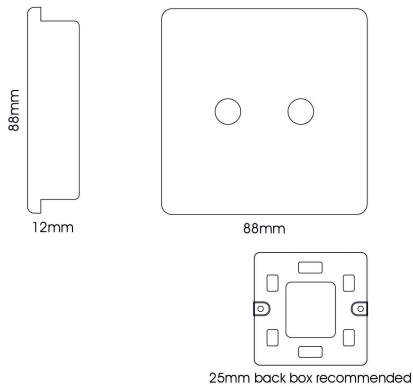

ART-2TVSOR

Orange

Trendi, Artistic Modern Twin TV Co-Axial Outlet Orange Finish, BRITISH MADE, (25mm Back Box Required), 5yrs Warranty

LINE DRAWING

[Click to view the full product details](#)

DATA SHEET

MARKETING INFORMATION

Barcode	631576359720
Brief Description	Twin TV Co-Axial Outlet Orange

PHYSICAL CHARACTERISTICS

Colour Finish	Orange

MECHANICAL SPECIFICATION

Item Nett Weight (kg)	0.075kg
Length (mm)	88mm
Width (mm)	25mm
Height (mm)	88mm
Materials Used	Plastic, Metal

ELECTRICAL & SAFETY SPECIFICATION

Protection Class	Class 3 - Low Voltage
Input Voltage (V)	N/A
IP Rating	IP20

QUALITY STANDARDS

Warranty (yrs)	5yrs
CE	Yes
Additional Certification	BS EN 60669

CARTON INFORMATION

Number of Cartons	1
Carton CBM	0.0003
Carton Gross Weight (kg)	0.095kg (±5%)

ADDITIONAL INFORMATION

Product Suitable For	Indoor Use Only. Data circuits.
UK Commodity Code	8517180000
Country of Origin	China

OVERVIEW

Trendiswitch is a complete range of completely unique light switches and sockets, available in a vast range of colours to cater for any colour scheme and decor. Design led for an elegant, seamless, retro re-fit, you can trust Trendiswitch throughout your project. Manufactured and designed in the UK giving you full confidence in the innovative engineering that puts this range

Inspired Lighting Ltd. are continually developing and improving their products. Technical specifications subject to change without prior notice.