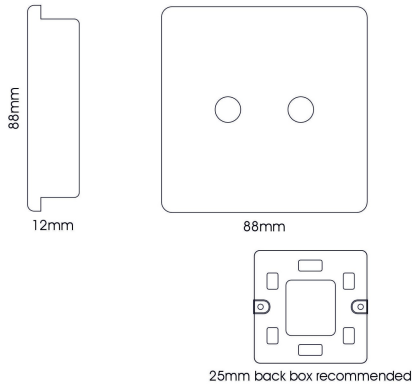

ART-2TVSGO

Champagne Gold

Trendi, Artistic Modern Twin TV Co-Axial Outlet Champagne Gold Finish, BRITISH MADE, (25mm Back Box Required), 5yrs Warranty

LINE DRAWING

[Click to view the full product details](#)

DATA SHEET

MARKETING INFORMATION

Brief Description: Twin TV Co-Axial Outlet Champagne Gold

PHYSICAL CHARACTERISTICS

Colour Finish: Champagne Gold

MECHANICAL SPECIFICATION

Item Nett Weight (kg): 0.075kg

Length (mm): 88mm

Width (mm): 25mm

Height (mm): 88mm

Materials Used: Plastic, Metal

ELECTRICAL & SAFETY SPECIFICATION

Protection Class: Class 3 - Low Voltage

Input Voltage (V): N/A

IP Rating: IP20

QUALITY STANDARDS

Warranty (yrs): 5yrs

CE: Yes

Additional Certification: BS EN 60669

CARTON INFORMATION

Number of Cartons: 1

Carton CBM: 0.0003

Carton Gross Weight (kg): 0.095kg (±5%)

ADDITIONAL INFORMATION

Product Suitable For: Indoor Use Only. Data circuits.

UK Commodity Code: 8536700000

Country of Origin: China

OVERVIEW

Trendiswitch is a complete range of completely unique light switches and sockets, available in a vast range of colours to cater for any colour scheme and decor. Design led for an elegant, seamless, retro re-fit, you can trust Trendiswitch throughout your project. Manufactured and designed in the UK giving you full confidence in the innovative engineering that puts this range

Inspired Lighting Ltd. are continually developing and improving their products.
Technical specifications subject to change without prior notice.