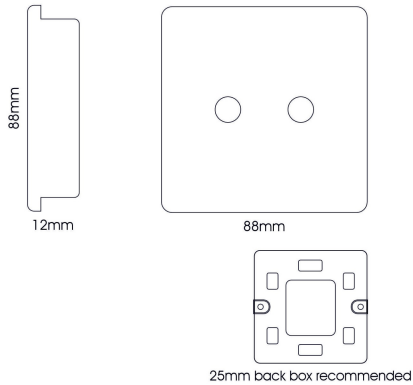

ART-2SATWH

Ice White

Trendi, Artistic Modern 2 Gang Male F-Type Satellite Television Socket Ice White, (25mm Back Box Required), 5yrs Warranty

LINE DRAWING

DATA SHEET

MARKETING INFORMATION

Barcode	631576367244
Brief Description	2 Gang F-Type Satellite Television Socket Ice White

PHYSICAL CHARACTERISTICS

Colour Finish	Ice White
---------------	-----------

MECHANICAL SPECIFICATION

Item Nett Weight (kg)	0.070kg
Length (mm)	88mm
Width (mm)	25mm
Height (mm)	88mm
Materials Used	Plastic, Metal

Number of Cartons	1
Carton CBM	0.0003
Carton Gross Weight (kg)	0.095kg (±5%)

ADDITIONAL INFORMATION

Product Suitable For	Indoor Use Only. Data circuits.
UK Commodity Code	8536500700
Country of Origin	China