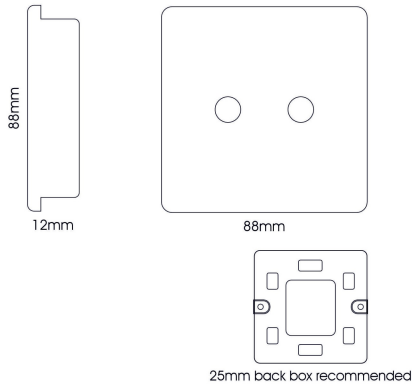

ART-2SATWG

Warm Grey

Trendi, Artistic Modern 2 Gang Male F-Type Satellite Television Socket Warm Grey, (25mm Back Box Required), 5yrs Warranty

LINE DRAWING

DATA SHEET

MARKETING INFORMATION

Barcode	631576367428
Brief Description	2 Gang F-Type Satellite Television Socket Warm Grey

PHYSICAL CHARACTERISTICS

Colour Finish	Warm Grey
---------------	-----------

MECHANICAL SPECIFICATION

Item Nett Weight (kg)	0.070kg
Length (mm)	88mm
Width (mm)	25mm
Height (mm)	88mm
Materials Used	Plastic, Metal

Number of Cartons	1
Carton CBM	0.0003
Carton Gross Weight (kg)	0.095kg (±5%)

ADDITIONAL INFORMATION

Product Suitable For	Indoor Use Only. Data circuits.
UK Commodity Code	8536500700
Country of Origin	China