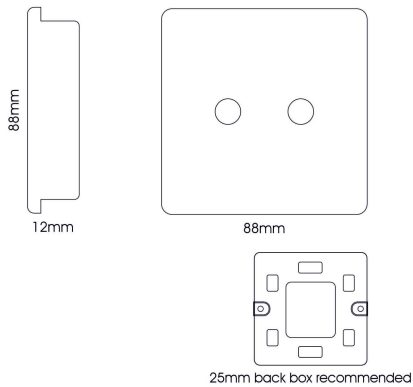

ART-2SATMBK

Matt Black

Trendi, Artistic Modern 2 Gang Male F-Type Satellite Television Socket Matt Black, (25mm Back Box Required), 5yrs Warranty

LINE DRAWING

DATA SHEET

MARKETING INFORMATION

Barcode	631576367282
Brief Description	2 Gang F-Type Satellite Television Socket Matt Black

PHYSICAL CHARACTERISTICS

Colour Finish	Matt Black
---------------	------------

MECHANICAL SPECIFICATION

Item Nett Weight (kg)	0.070kg
Length (mm)	88mm
Width (mm)	25mm
Height (mm)	88mm
Materials Used	Plastic, Metal

Number of Cartons	1
Carton CBM	0.0003
Carton Gross Weight (kg)	0.095kg (±5%)

ADDITIONAL INFORMATION

Product Suitable For	Indoor Use Only. Data circuits.
UK Commodity Code	8536500700
Country of Origin	China