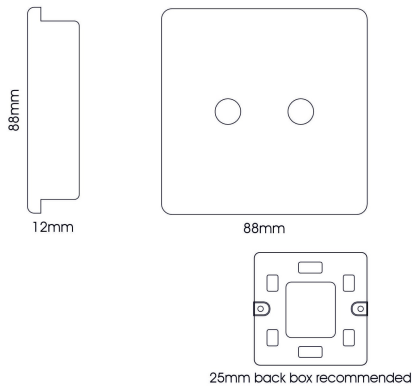

## LINE DRAWING

### MECHANICAL SPECIFICATION

Item Nett Weight (kg)	0.070kg
Length (mm)	88mm
Width (mm)	25mm
Height (mm)	88mm
Materials Used	Plastic, Metal