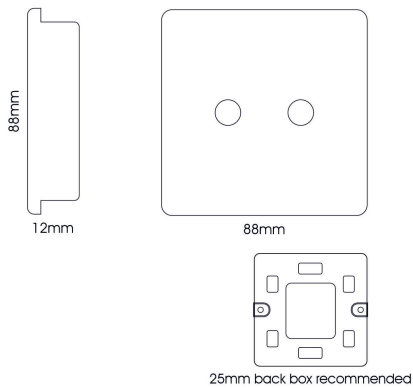

LINE DRAWING

[Click to view the full product details](#)

OVERVIEW

Trendiswitch is a complete range of completely unique light switches and sockets, available in a vast range of colours to cater for any colour scheme and decor. Design led for an elegant, seamless, retro re-fit, you can trust Trendiswitch throughout your project. Manufactured and designed in the UK giving you full confidence in the innovative engineering that puts this range of products in a league of their own.

Inspired Lighting Ltd. are continually developing and improving their products.
Technical specifications subject to change without prior notice.