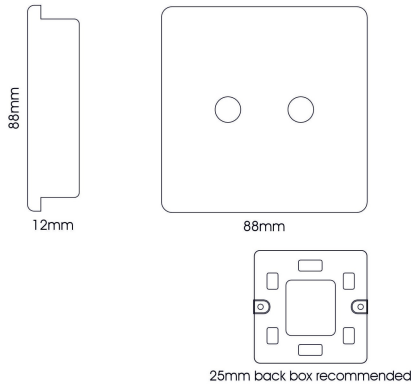

ART-2SATBT

Bright Teal

Trendi, Artistic Modern 2 Gang Male F-Type Satellite Television Socket Bright Teal, (25mm Back Box Required), 5yrs Warranty

LINE DRAWING

[Click to view the full product details](#)

DATA SHEET

MARKETING INFORMATION

Brief Description 2 Gang F-Type Satellite Television Socket Bright Teal

PHYSICAL CHARACTERISTICS

Colour Finish Bright Teal

MECHANICAL SPECIFICATION

Item Nett Weight (kg) 0.070kg
 Length (mm) 88mm
 Width (mm) 25mm
 Height (mm) 88mm
 Materials Used Plastic, Metal

Number of Cartons 1
 Carton CBM 0.0003
 Carton Gross Weight (kg) 0.095kg (±5%)

ADDITIONAL INFORMATION

Product Suitable For Indoor Use Only. Data circuits.
 UK Commodity Code 8536500700
 Country of Origin China