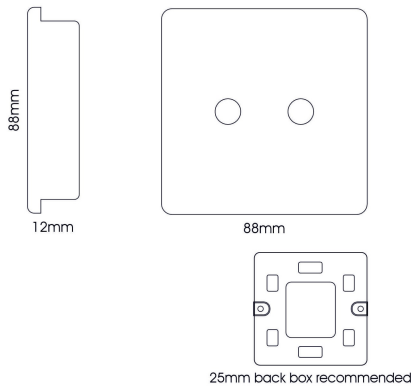

## LINE DRAWING

### MECHANICAL SPECIFICATION

Item Nett Weight (kg)	0.070kg
Length (mm)	88mm
Width (mm)	25mm
Height (mm)	88mm
Materials Used	Plastic, Metal