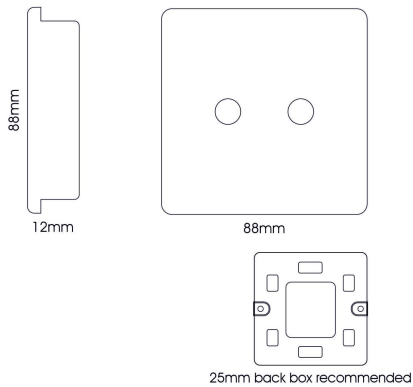

ART-2SATBK

Piano Black

Trendi, Artistic Modern 2 Gang Male F-Type Satellite Television Socket Piano Black, (25mm Back Box Required), 5yrs Warranty

LINE DRAWING

DATA SHEET

MARKETING INFORMATION

Barcode	631576367251
Brief Description	2 Gang F-Type Satellite Television Socket Piano Black

PHYSICAL CHARACTERISTICS

Colour Finish	Piano Black
---------------	-------------

MECHANICAL SPECIFICATION

Item Nett Weight (kg)	0.070kg
Length (mm)	88mm
Width (mm)	25mm
Height (mm)	88mm
Materials Used	Plastic, Metal

Number of Cartons	1
Carton CBM	0.0003
Carton Gross Weight (kg)	0.095kg (±5%)

ADDITIONAL INFORMATION

Product Suitable For	Indoor Use Only. Data circuits.
UK Commodity Code	8536500700
Country of Origin	China