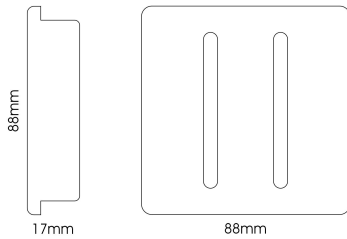

ART-2DBMD

Midnight Blue

Trendi, Artistic Modern 2 Gang Doorbell Midnight Blue Finish, BRITISH MADE, (25mm Back Box Required), 5yrs Warranty

LINE DRAWING

ART-2DB

trendiswitch

[Click to view the full product details](#)

DATA SHEET

MARKETING INFORMATION

Brief Description 2 Gang Doorbell Midnight Blue

PHYSICAL CHARACTERISTICS

Colour Finish Midnight Blue
Colour Finish 2 Chrome

MECHANICAL SPECIFICATION

Item Nett Weight (kg) 0.07kg
Length (mm) 88mm
Width (mm) 25mm
Height (mm) 88mm
Materials Used Plastic, Metal

ELECTRICAL & SAFETY SPECIFICATION

Protection Class Class 2 - Double Insulated
Input Voltage (V) 220-250V~50/60Hz
IP Rating IP20

QUALITY STANDARDS

Warranty (yrs) 5yrs
CE Yes
Additional Certification BS EN 60669

CARTON INFORMATION

Number of Cartons 1
Carton CBM 0.0003
Carton Gross Weight (kg) 0.9kg (±5%)

ADDITIONAL INFORMATION

Product Suitable For Indoor Use Only. Domestic power supply.
UK Commodity Code 8536500700
Country of Origin China

OVERVIEW

Trendiswitch is a complete range of completely unique light switches and sockets, available in a vast range of colours to cater for any colour scheme and decor. Design led for an elegant, seamless, retro re-fit, you can trust Trendiswitch throughout your project. Manufactured and

Inspired Lighting Ltd. are continually developing and improving their products. Technical specifications subject to change without prior notice.