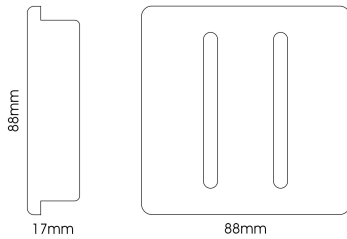

ART-2DBLG

Light Grey

Trendi, Artistic Modern 2 Gang Doorbell Light Grey Finish, BRITISH MADE, (25mm Back Box Required), 5yrs Warranty

LINE DRAWING

ART-2DB

trendiswitch

[Click to view the full product details](#)

DATA SHEET

MARKETING INFORMATION

Brief Description 2 Gang Doorbell Light Grey

PHYSICAL CHARACTERISTICS

Colour Finish Light Grey
Colour Finish 2 Chrome

MECHANICAL SPECIFICATION

Item Nett Weight (kg) 0.07kg
Length (mm) 88mm
Width (mm) 25mm
Height (mm) 88mm
Materials Used Plastic, Metal

CARTON INFORMATION

Number of Cartons 1
Carton CBM 0.0003
Carton Gross Weight (kg) 0.9kg (±5%)

ADDITIONAL INFORMATION

Product Suitable For Indoor Use Only. Domestic power supply.
UK Commodity Code 8536500700
Country of Origin China