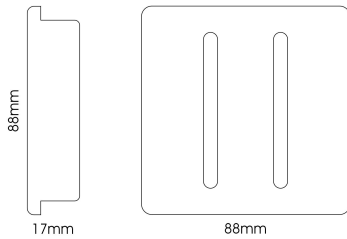

ART-2DBC

Cool Grey

Trendi, Artistic Modern 2 Gang Doorbell Cool Grey Finish, BRITISH MADE, (25mm Back Box Required), 5yrs Warranty

LINE DRAWING

ART-2DB

trendiswitch

[Click to view the full product details](#)

DATA SHEET

MARKETING INFORMATION

Brief Description 2 Gang Doorbell Cool Grey

PHYSICAL CHARACTERISTICS

Colour Finish Cool Grey
Colour Finish 2 Chrome

MECHANICAL SPECIFICATION

Item Nett Weight (kg) 0.07kg
Length (mm) 88mm
Width (mm) 25mm
Height (mm) 88mm
Materials Used Plastic, Metal

CARTON INFORMATION

Number of Cartons 1
Carton CBM 0.0003
Carton Gross Weight (kg) 0.9kg (±5%)

ADDITIONAL INFORMATION

Product Suitable For Indoor Use Only. Domestic power supply.
UK Commodity Code 8536500700
Country of Origin China