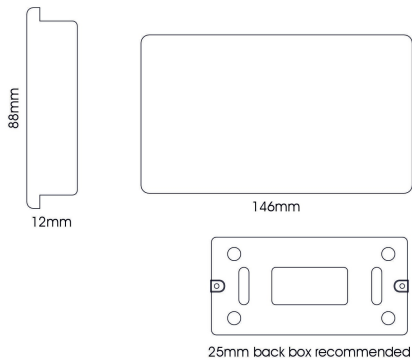

LINE DRAWING

[Click to view the full product details](#)

OVERVIEW

Trendiswitch is a complete range of completely unique light switches and sockets, available in a vast range of colours to cater for any colour scheme and decor. Design led for an elegant, seamless, retro re-fit, you can trust Trendiswitch throughout your project. Manufactured and designed in the UK giving you full confidence in the innovative engineering that puts this range of products in a league of their own.

Inspired Lighting Ltd. are continually developing and improving their products. Technical specifications subject to change without prior notice.