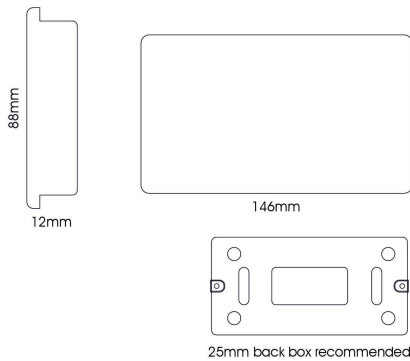

LINE DRAWING

[Click to view the full product details](#)

OVERVIEW

Trendiswitch is a complete range of completely unique light switches and sockets, available in a vast range of colours to cater for any colour scheme and decor. Design led for an elegant, seamless, retro re-fit, you can trust Trendiswitch throughout your project. Manufactured and designed in the UK giving you full confidence in the innovative engineering that puts this range of products in a league of their own.

Inspired Lighting Ltd. are continually developing and improving their products. Technical specifications subject to change without prior notice.