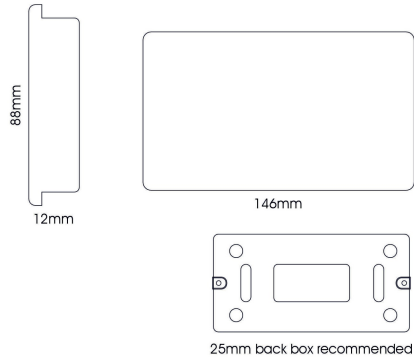

ART-2BLKCH

Charcoal

Trendi, Artistic Modern Double Blanking Plate, Charcoal Finish, BRITISH MADE, (25mm Back Box Required), 5yrs Warranty

LINE DRAWING

[Click to view the full product details](#)

DATA SHEET

MARKETING INFORMATION

Barcode	631576356248
Brief Description	2 Gang Blanking Plate Charcoal

PHYSICAL CHARACTERISTICS

Colour Finish	Charcoal

MECHANICAL SPECIFICATION

Item Nett Weight (kg)	0.07kg
Length (mm)	146mm
Width (mm)	25mm
Height (mm)	88mm
Materials Used	Plastic

ELECTRICAL & SAFETY SPECIFICATION

Protection Class	N/A
Input Voltage (V)	N/A
IP Rating	IP20

QUALITY STANDARDS

Warranty (yrs)	5yrs
CE	Yes
Additional Certification	BS EN 60669

CARTON INFORMATION

Number of Cartons	1
Carton CBM	0.0004
Carton Gross Weight (kg)	0.09kg (±5%)

ADDITIONAL INFORMATION

Product Suitable For	Indoor Use Only.
UK Commodity Code	8517180000
Country of Origin	China

OVERVIEW

Trendiswitch is a complete range of completely unique light switches and sockets, available in a vast range of colours to cater for any colour scheme and decor. Design led for an elegant, seamless, retro re-fit, you can trust Trendiswitch throughout your project. Manufactured and designed in the UK giving you full confidence in the innovative engineering that puts this range

Inspired Lighting Ltd. are continually developing and improving their products.
Technical specifications subject to change without prior notice.