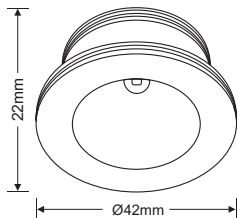

SPOTS & DOWNLIGHTS 1

QUICK BOOK

BREVIS

Brevis is a small spotlight shaped in CNC from a full block of aluminium. With the luminaire body acting as the reflector at the same time allows this fixture to only have a diameter of 42mm. Combined with efficient lumen output provides for integration into numerous architectural solutions.