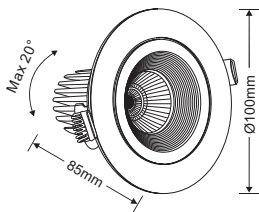

COLOUR	White
POWER	12W
CCT	3000K, 4000K, 5000K
BEAM	15°, 25°, 40°
MCADAM	3
IP RATING	IP44
CRI	90+
DIMMING	Triac, 1-10V, Dali, r2m