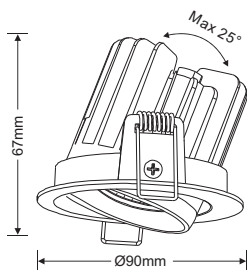

COLOUR	White
POWER	15W
CCT	2700K, 4000K, 5000K
BEAM	24°, 36°, 60°
MCADAM	3
IP RATING	IP44
CRI	90+
DIMMING	Triac, 1-10V, Dali, r2m