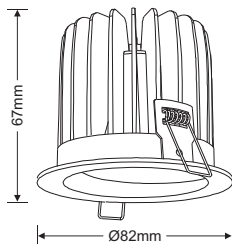

COLOUR	White
POWER	15W
CCT	2700K, 4000K, 5000K
BEAM	24°, 36°, 60°
MCADAM	3
IP RATING	IP44
CRI	90+
DIMMING	Triac, 1-10V, Dali, r2m