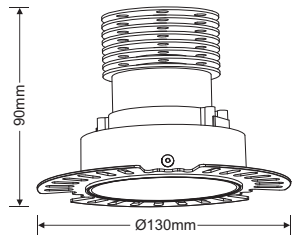

COLOUR	See Above
POWER	8W, 11W
CCT	3000K, 4000K, 5000K
BEAM	25°, 40°, 60°
MCADAM	3
IP RATING	IP40
CRI	90+
DIMMING	Triac, 1-10V, Dali, r2m

BASY

BL
 WH
 GL
 SL

Basy is an easy to install trimless spotlight with four different deep recessed reflector colour options. An effective 2 part system allows initial installation of the frame followed by a simply click in of the light engine at completion stage. A perfect solution when complete discreet high performance illumination is required with an added touch of elegance.

COLOUR	See Above
POWER	8W, 11W
CCT	3000K, 4000K, 5000K
BEAM	25°, 40°, 60°
MCADAM	3
IP RATING	IP40
CRI	90+
DIMMING	Triac, 1-10V, Dali, r2m

BL
 WH
 GL
 SL

Basy A is an easy to install orientable trimless spotlight with four different deep recessed reflector colour options. An effective 2 part system allows initial installation of the frame followed by a simply click in of the light engine at completion stage. A perfect solution when complete discreet high performance illumination is required with the ability to adjust the position of the light output position.