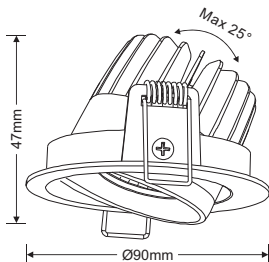

Beck A provides great performance for a small fixture with a direction bezel. An intelligent optical lens design enhances further the superb performance of the CRI 90+ output from the LED COB. With advance engineering this has been combined with passive heat dissipation which improves performance giving a 50,000hrs guaranteed lifetime. Available in matt white and an exclusive completely chrome plated option.

COLOUR	White/Chrome
POWER	6W, 10W
CCT	2700K, 4000K, 5000K
BEAM	24°, 36°, 60°
MCADAM	3
IP RATING	IP44
CRI	90+
DIMMING	Triac, 1-10V, Dali, r2m