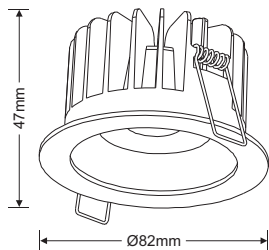

COLOUR	White/Chrome
POWER	6W, 10W
CCT	2700K, 4000K, 5000K
BEAM	24°, 36°, 60°
MCADAM	3
IP RATING	IP44
CRI	90+
DIMMING	Triac, 1-10V, Dali, r2m