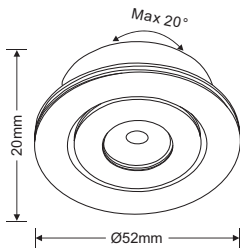

Brevis A is an adjustable mini spotlight created from solid aluminium and shaped with CNC technology. It is then integrated with optical lens to create the required light distribution and beam angle. A compact and versatile range offering several lighting solutions.

COLOUR Brushed Aluminium/White

POWER 3W

CCT 3000K, 4000K, 6000K

BEAM 15°, 30°

MCADAM <5

IP RATING IP20

CRI 90+

DIMMING Triac, 1-10V, Dali, r2m