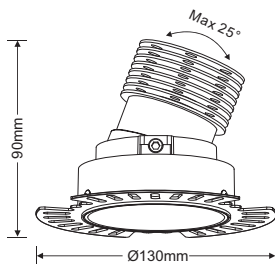

BL
 WH
 GL
 SL

Basy A is an easy to install orientable trimless spotlight with four different deep recessed reflector colour options. An effective 2 part system allows initial installation of the frame followed by a simply click in of the light engine at completion stage. A perfect solution when complete discreet high performance illumination is required with the ability to adjust the position of the light output position.

COLOUR	See Above
POWER	8W, 11W
CCT	3000K, 4000K, 5000K
BEAM	25°, 40°, 60°
MCADAM	3
IP RATING	IP40
CRI	90+
DIMMING	Triac, 1-10V, Dali, r2m