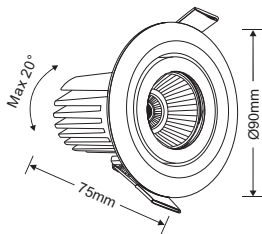

COLOUR	White
POWER	12W
CCT	3000K, 4000K, 5000K
BEAM	15°, 25°, 40°
MCADAM	3
IP RATING	IP44
CRI	90+
DIMMING	Triac, 1-10V, Dali, r2m