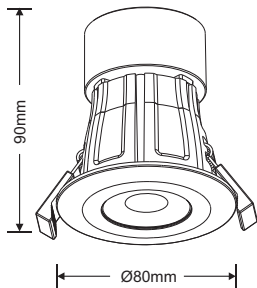

COLOUR	Brushed Aluminium
POWER	3W
CCT	3000K, 4000K, 6000K
BEAM	15°
MCADAM	<5
IP RATING	IP20
CRI	90+
DIMMING	Triac, 1-10V, Dali, r2m

30,60,90

Bazi is the very highest specification full 90 minutes Fire rated recessed spotlight with a 38° beam-angle. Compact design with integrated driver, dimmable with leading or trailing edge dimmers, IP54/65 rated, 3000K/4000K/5000K different CCT available and 8 elegant rim finishes. With up to 840lm and CRI 80+ this is one of the most versatile spotlights currently available.