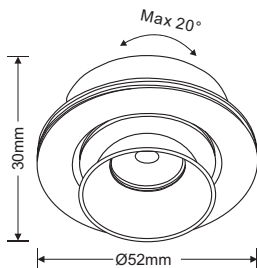

COLOUR	Brushed Aluminium
POWER	3W
CCT	3000K, 4000K, 6000K
BEAM	15°
MCADAM	<5
IP RATING	IP20
CRI	90+
DIMMING	Triac, 1-10V, Dali, r2m