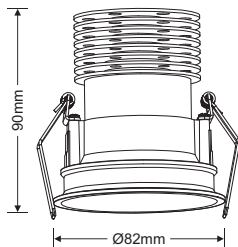

BL
 WH
 GL
 SL

Bania with only a 6mm trim and four different deep recessed reflector colour options is the ultimate Spotlight for lighting solutions integrated in to Architecture. Whether you use the 25° version for a focused light or the 60° option for a more smooth general illumination, the CRI 90+ integrated LED light engine will give you light that illuminates but you cannot see the source.

COLOUR	See Above
POWER	8W, 11W
CCT	3000K, 4000K, 5000K
BEAM	25°, 40°, 60°
MCADAM	3
IP RATING	IP40
CRI	90+
DIMMING	Triac, 1-10V, Dali, r2m