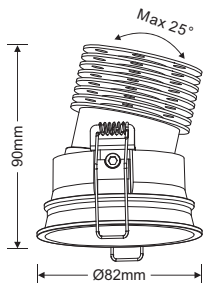

BL
 WH
 GL
 SL

Bania A with only a 6mm trim and four different adjustable deep recessed reflector colour options is the ultimate Spotlight for lighting solutions integrated in to Architecture. Whether you use the 25° version for a focused light or the 60° option for a more smooth general illumination, the CRI 90+ integrated LED light engine will give you light that illuminates but you cannot see the source.

COLOUR	See Above
POWER	8W, 11W
CCT	3000K, 4000K, 5000K
BEAM	25°, 40°, 60°
MCADAM	3
IP RATING	IP40
CRI	90+
DIMMING	Triac, 1-10V, Dali, r2m